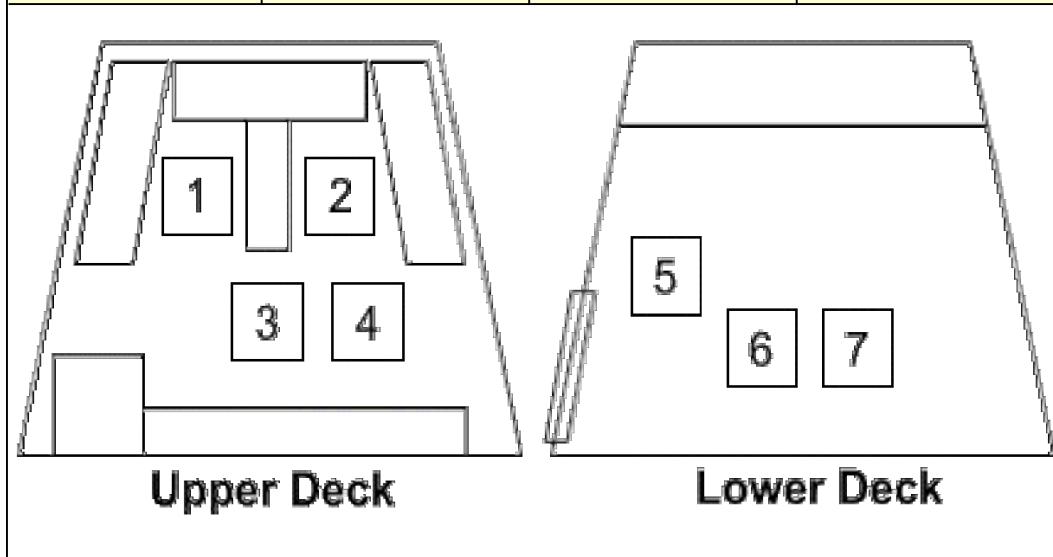

STS-125	Name	Launch Seating	Entry Seating
Commander	Scott Altman	Up-1	Up-1
Pilot	Greg. C. Johnson	Up-2	Up-2
MS1/EV4	Michael Good	Up-3	Down-6
MS2/FE/RMS	Megan McArthur	Up-4	Up-4
MS3/EV1	John Grunsfeld	Down-5	Down-5
MS4/EV3	Mike Massimino	Down-6	Up-3
MS5/EV2	Andrew Feustel	Down-7	Down-7